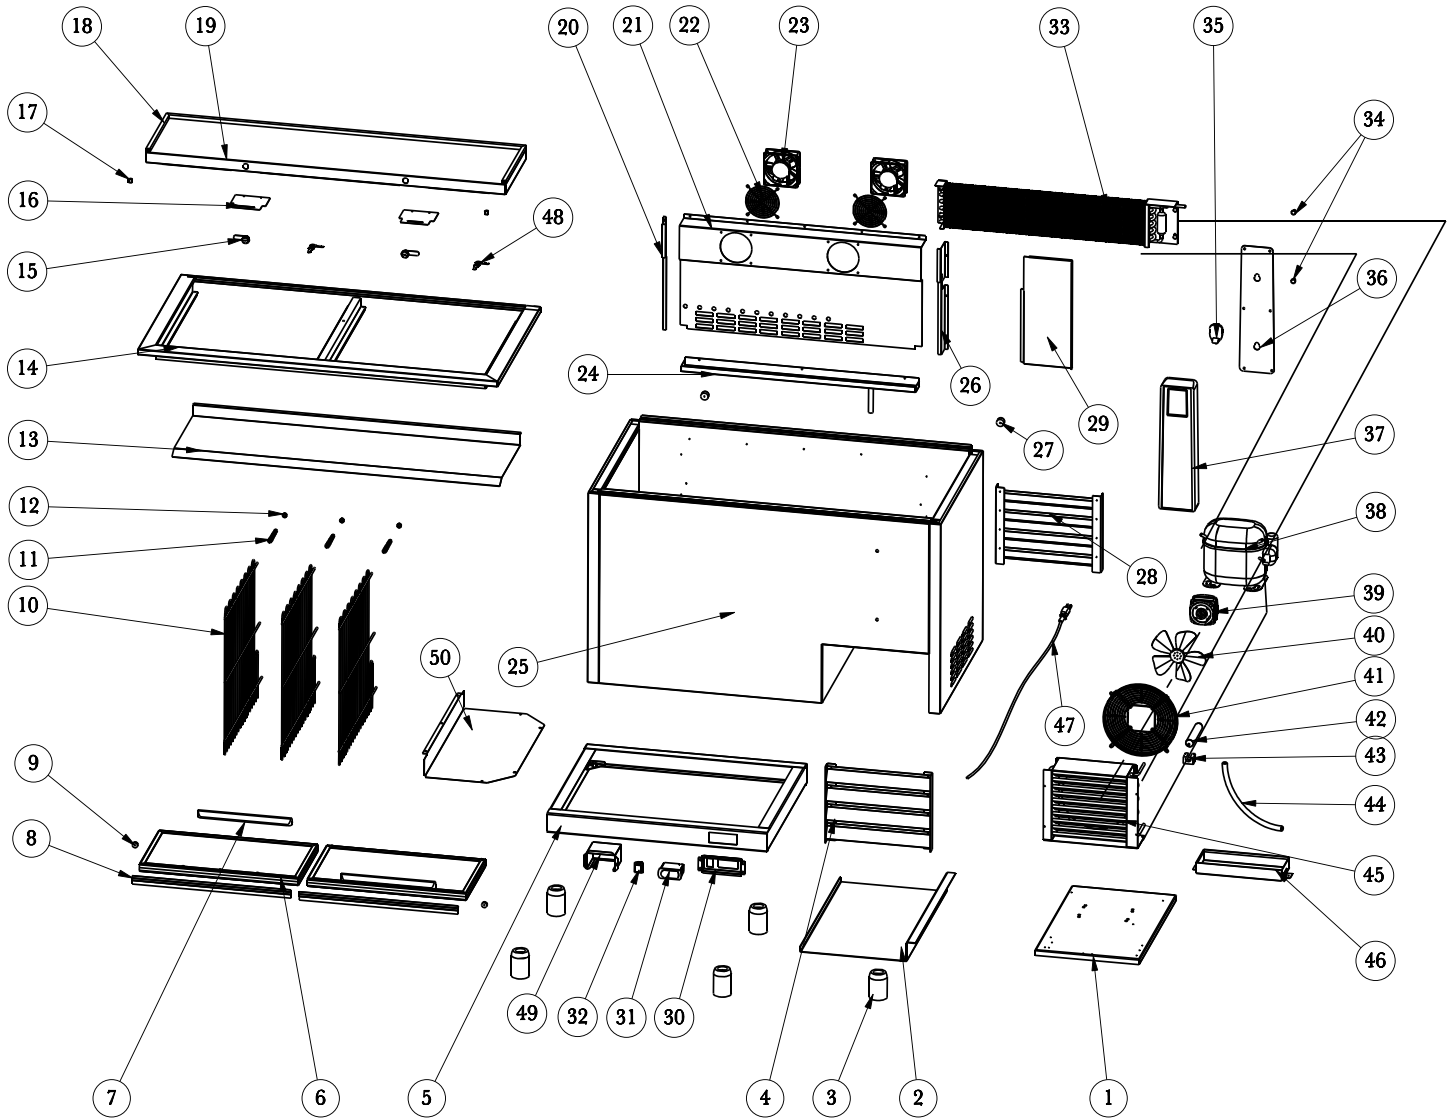

Parts Breakdown

Model BB-CN-0014-HC 50039

Parts Breakdown

Model BB-CN-0014-HC 50039

Item No.	Description	Position	Item No.	Description	Position	Item No.	Description	Position
AE987	Compressor Unit Installation Board for 50039	1	AE994	Decoration Strip for 50039	18	AA244	Bottle Opener for 50039	35
AE988	Base Board for 50039	2	AE995	Top Board for 50039	19	AF841	Bottle Opener Board for 50039	36
AA185	Leveling Feet for 50039	3	AE996	Left Support for Evaporator Cover for 50039	20	AA246	Bottle Opener Cover for 50039	37
AF005	Front Grill for 50039	4	AF839	Evaporator Cover for 50039	21	AF740	Compressor for 50039	38
AF837	Cabinet Base for 50039	5	AA201	Evaporator Fan Motor Cover for 50039	22	AA247	Condenser Fan Motor for 50039	39
AE990	Door for 50039	6	AE901	Evaporator Fan Motor for 50039	23	AA248	Condenser Fan Blade for 50039	40
62363	Door Handle for 50039	7	AE998	Inner Drain Pan for 50039	24	AA249	Condenser Fan Motor Cover for 50039	41
AE971	Door Gasket for 50039	8	AE999	Right Support for Evaporator Cover for 50039	26	AB594	Filter for 50039	42
AE986	Door Limit Block for 50039	9	AA192	Back Limit Block for 50039	27	AB595	Filter Fixer for 50039	43
AA225	Shelf for 50039	10	AF000	Back Grill for 50039	28	AA216	Drain Tube for 50039	44
AA226	Shelf Spring for 50039	11	AF840	Inner Baffle for 50039	29	AA250	Condenser for 50039	45
AA227	Shelf Cap for 50039	12	AE984	Thermostat Installation Cover for 50039	30	AE905	Outer Drain Pan for 50039	46
AF838	Panel Under Table with Component for 50039	13 - 14	AB109	Thermostat for 50039	31	AA135	Power Cord for 50039	47
AA197	Lock for 50039	15	AA124	Power Switch for 50039	32	AA196	Key for 50039	48
AE977	Base Board for Lock for 50039	16	AA242	Evaporator for 50039	33	AA214	Thermostat Water Proof Cover for 50039	49
AA231	Decoration Cover for 50039	17	AA243	Screw for Bottle Opener Component for 50039	34	AF004	Thermostat Baffle for 50039	50